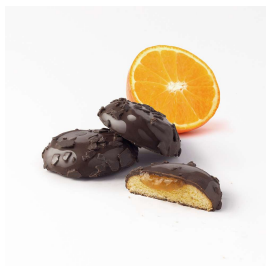

Biscuits and Cakes – Biscuits

Dark Pralinati with Orange Jam

Product Code: 10080027
Weight: 130g
EAN Code: 8010397006532
Pieces per carton: 10
Box per pallet: 168
Shelf life: 12 Months